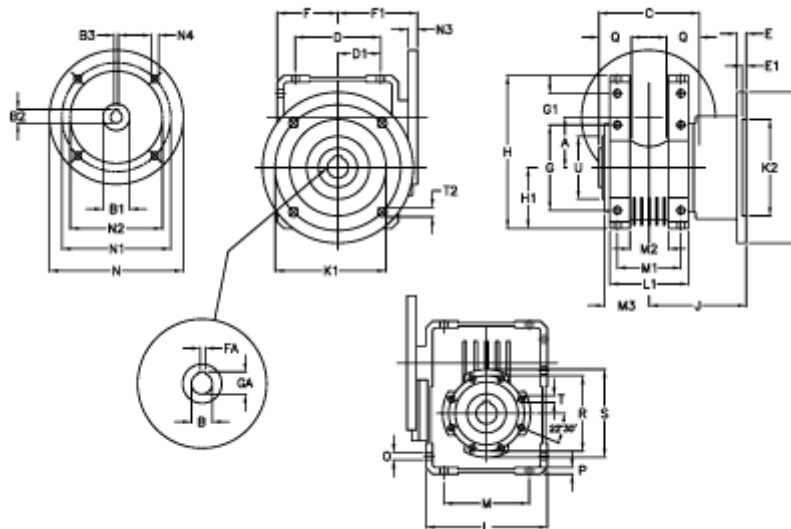

Article number: 392211003044136

Description: Worm Gear with Torque Limiter
W110 L2-UF-30-P100 B14

Measures

A = 110.10	E = 20	H = 308.0	M = 184	N4 = 13	U = 130
B = 42	E1 = 12	H1 = 125.0	M1 = 115	O = 14.0	
B1 E7 = 28	F = 125	J = 179.5	M2 = 69	P = 14	
B2 = 31.3	F1 = 151	K = 280	M3 = 73	Q = 45	
B3 H9 = 8	FA = 12	K1 = 230	N = 160	R = 165	
C = 155	G = 184	K2 = 170	N1 = 130	S = 200	
D = 174.0	G1 = 58.0	L = 250	N2 = 110	T = M12x19	
D1 = 82.0	GA = 45.3	L1 = 143	N3 = 13.0	T2 = 13.0	